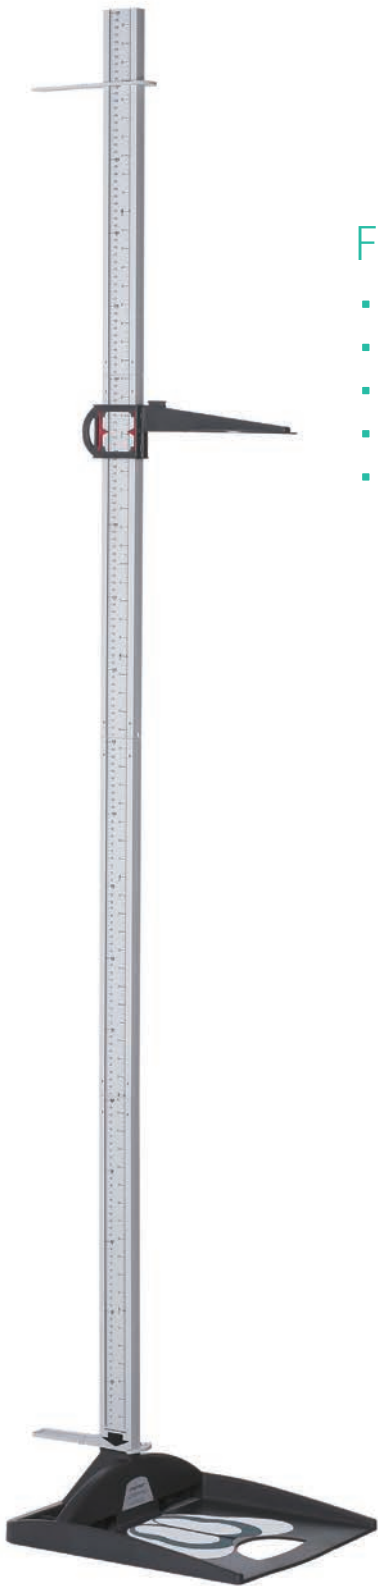

HM200P Portable Height Stadiometer

The classic portable height stadiometer can be disassembled into smaller pieces for easy transportation using the included carry case, perfect for measurement on the go!

FEATURES

- Wall stabilizers for use against wall for maximum stability
- Convenient and easy to setup and dismantle, with transport using carry box
- Large floor plate ensures stability
- Markings printed on each side for easy viewing
- Light weight and detachable parts make installation and measurement simple

- Portable carry box

SPECIFICATIONS

| | |
|---------------------------|---|
| Model | HM200P Portable Height Stadiometer |
| Measuring Range | 14 – 205 cm / 5.5 – 81 inch |
| Graduation | 1 mm, 1/16 inch |
| Units | mm, inch |
| Standard Accessory | Support plate x 1 / Head stopper x 1 / Base platform x 1 / Height rod x 4 |
| Weight | 2.0 kg / 4.4 lb (Carry Case 0.6 kg / 1.3 lb) |
| Dimensions | 350(W) x 400(D) x 2430(H) mm Carry Case: 645(W) x 365(D) x 125(H) mm |